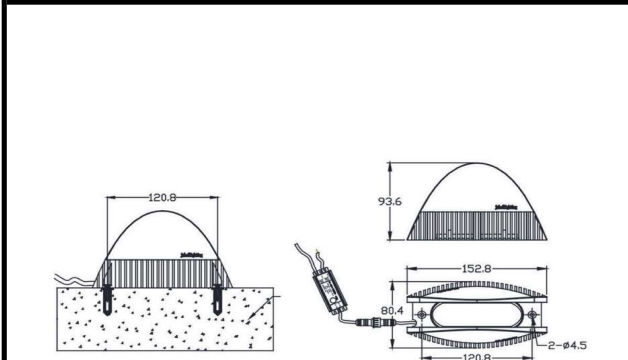

Sovitron Interior Pvt.Ltd.

Model Name	JAMYS-TL1 Trick Light / DL-OJS-TL1C-8
Description	Trick Light

Technical description	Image
-----------------------	-------

Dimension	L=120mm H=93.6mm
Frame	Aluminum die cast
Color Tempertaure	5700K
Power	8W
Total Luminous Flux	320 lm
Efficacy	40 lm/W
IP rating	66
Color Rendering	≥80
Mounting	Surface
Optics	Glass lens
Dimming	NON-Dimmable
Operating Voltage	AC220-240V
Standard Lifetime	L70 minimum at 50,000 burning hours

Dimension diagram

Remarks:-

Address: Plot #7 Saroorpur-Nangla Industrial Area,Ballabgarh-Sohna Road,Faridabad-121005
Email: info@sovitron.com